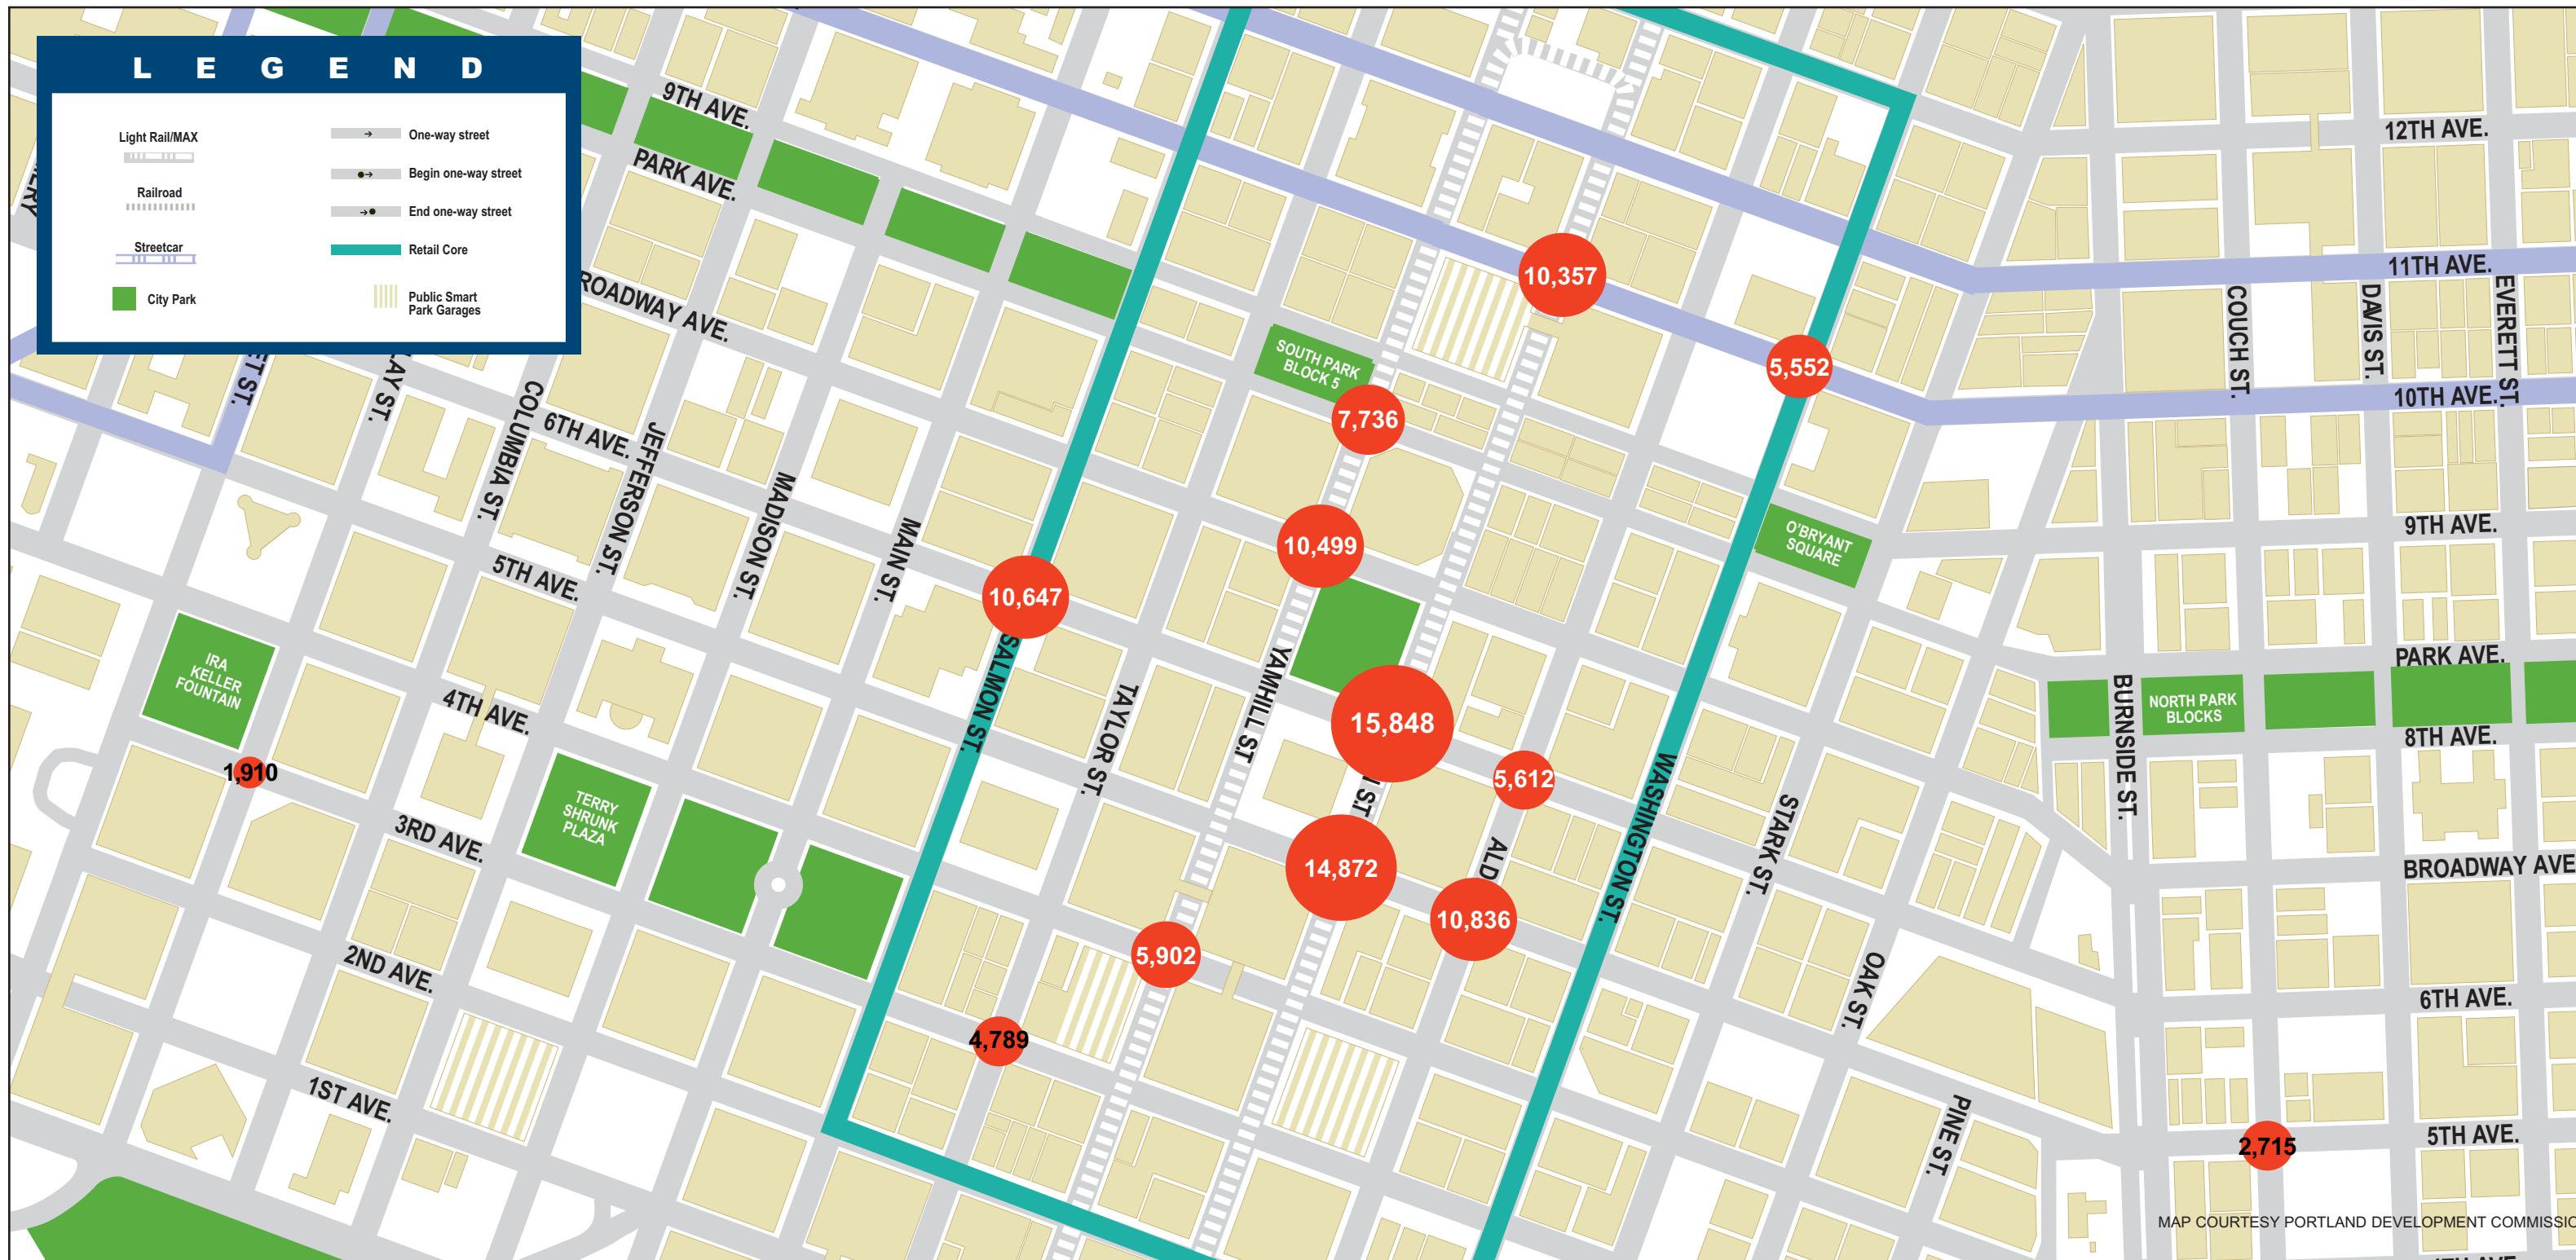

2012 Pedestrian Counts

(December)

Numerical values on map indicate total number of pedestrians counted in the intersection in a 12 hour period.

MAP COURTESY PORTLAND DEVELOPMENT COMMISSION