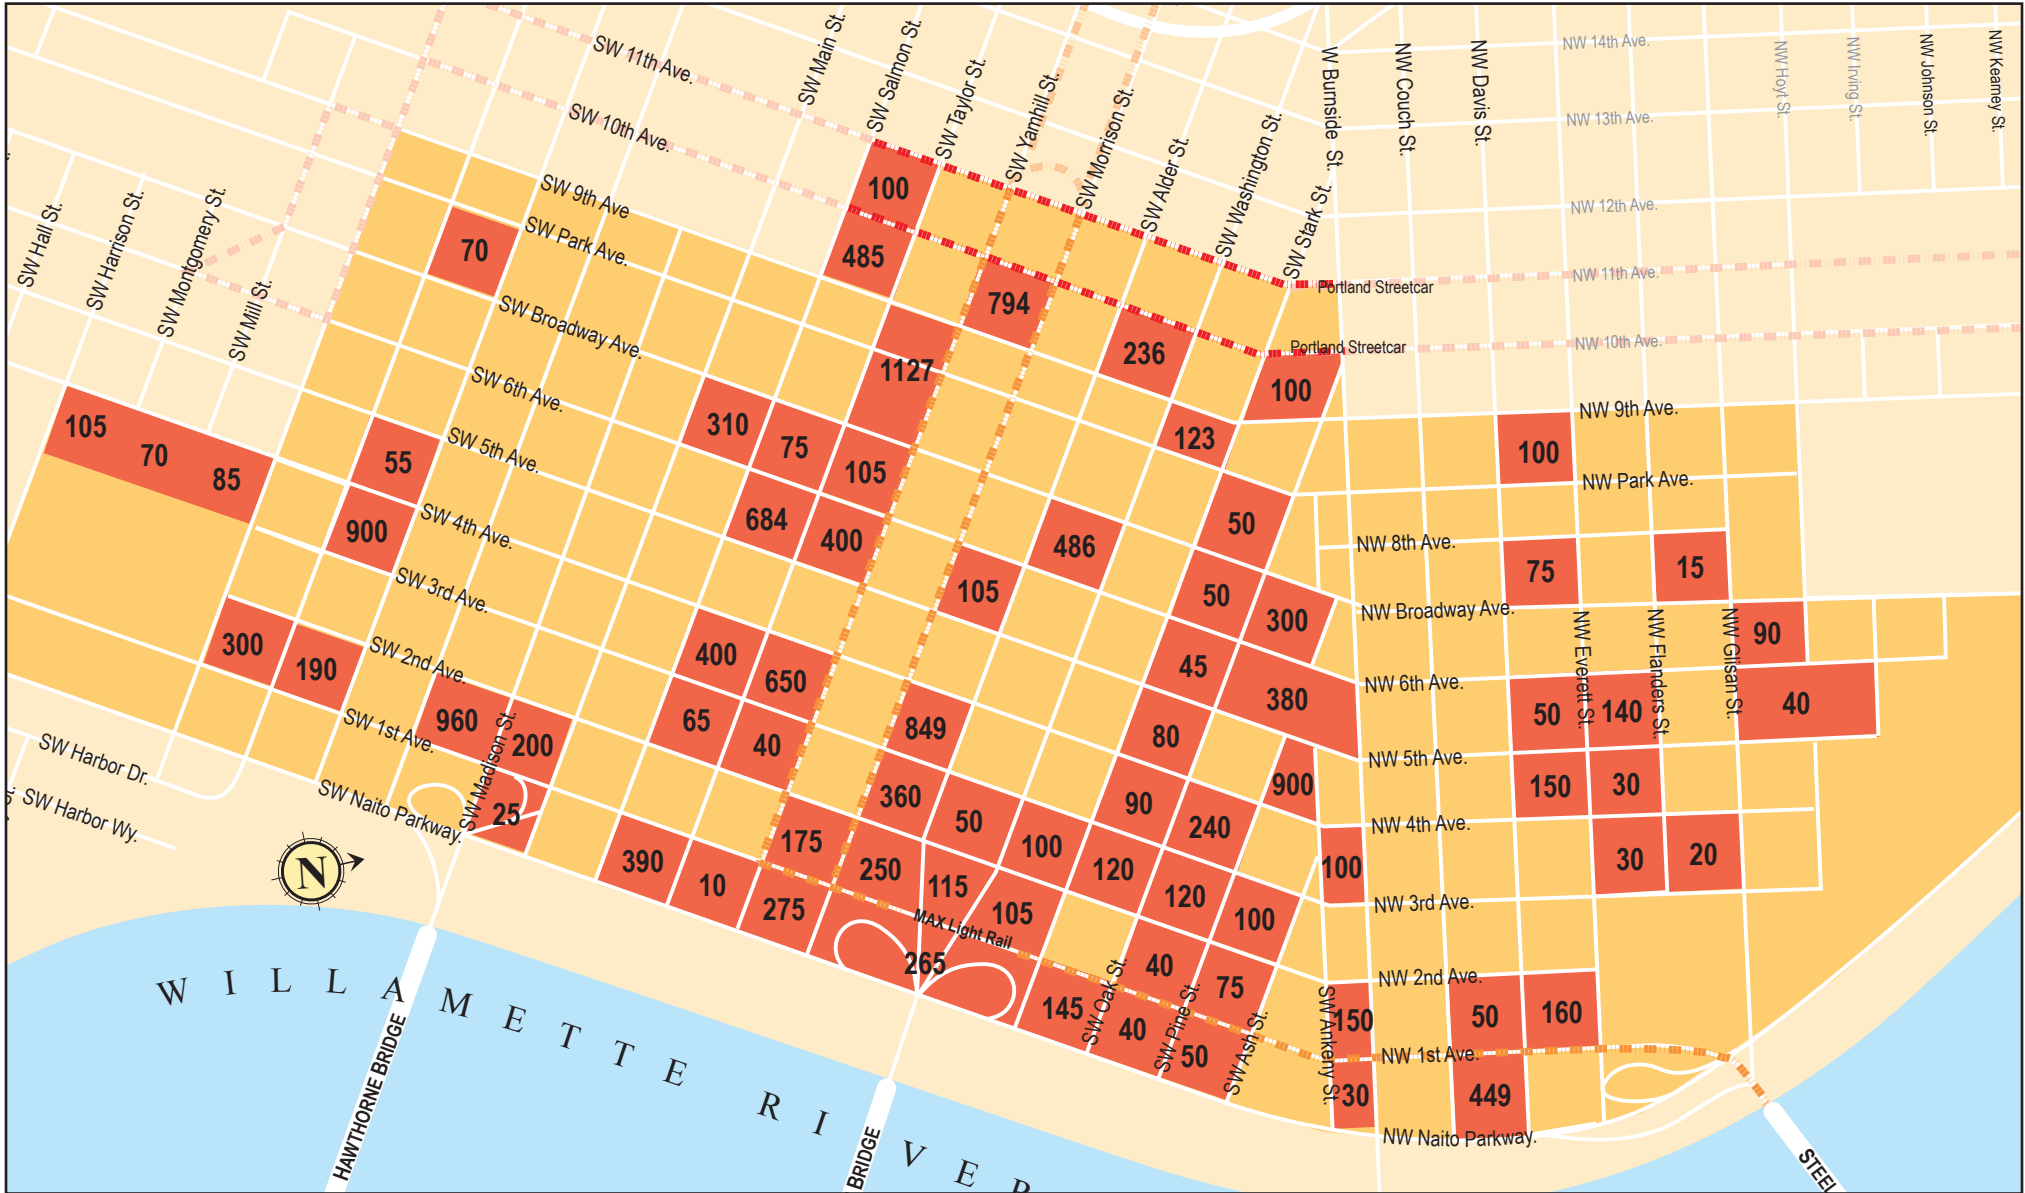

# 2017 Downtown Parking Map

(updated March 2013)

Note: Numbers on map indicate approximate parking spaces available for day parking on each block. Information herein is from sources deemed reliable. We do not however guarantee its accuracy.